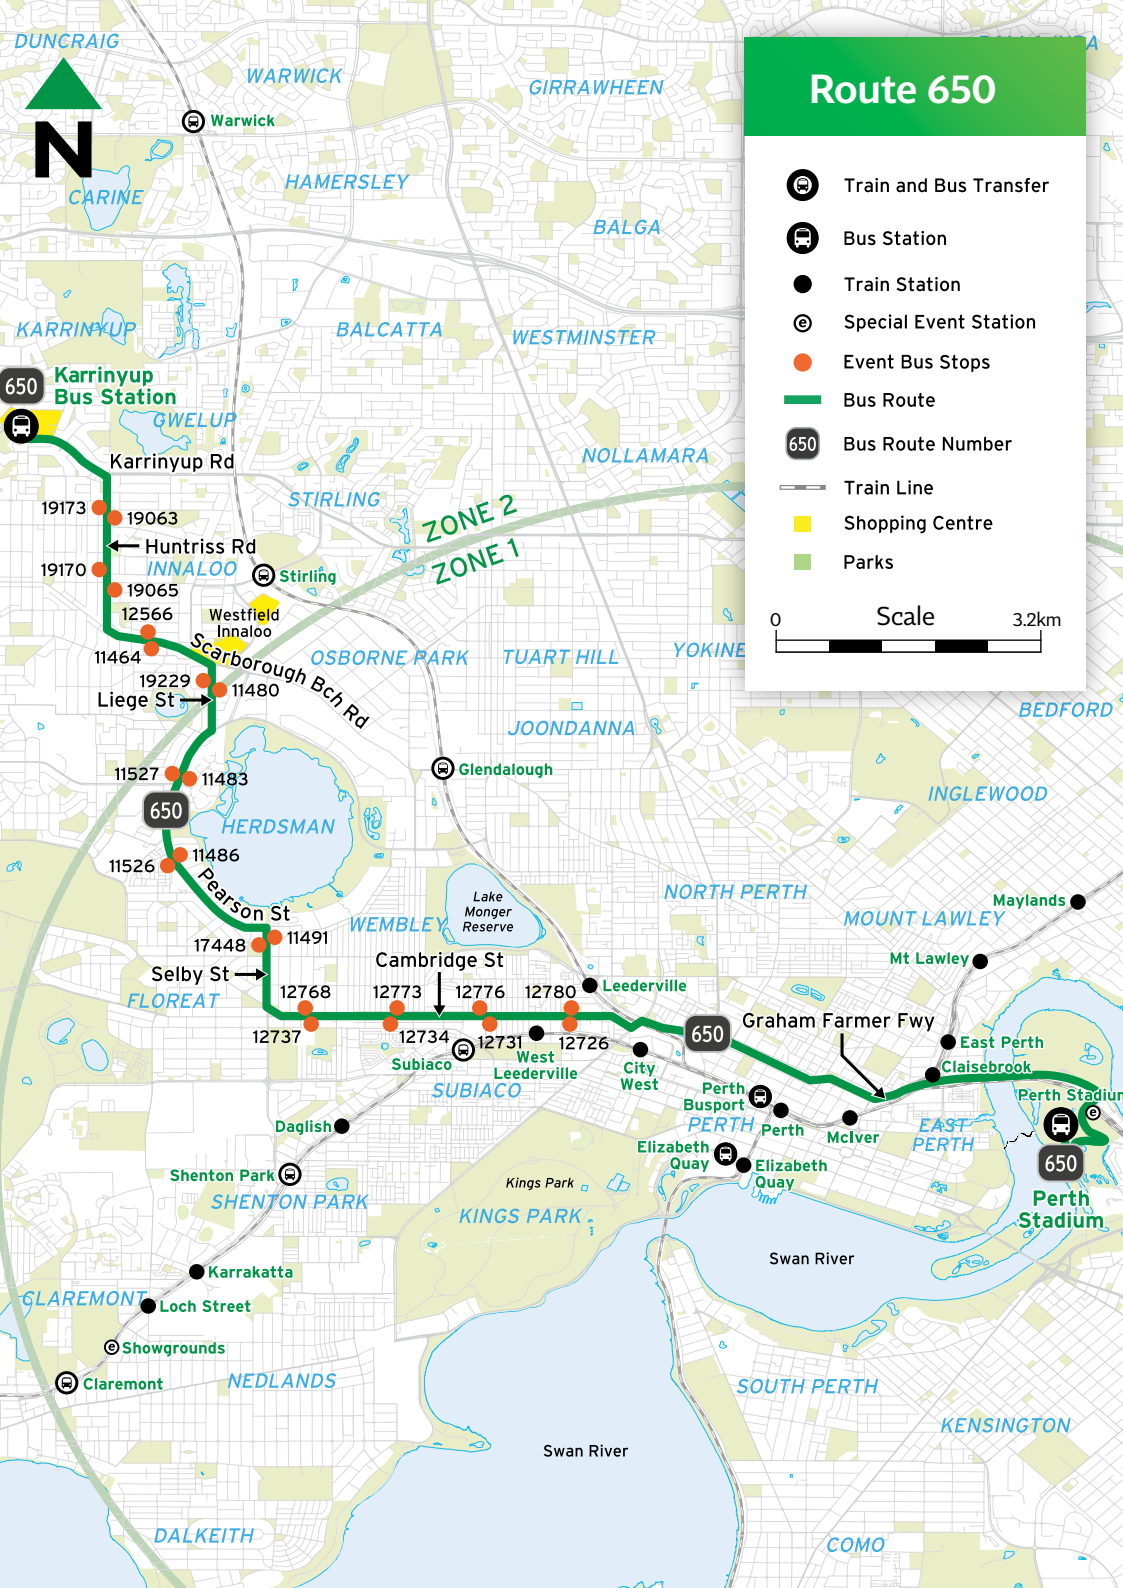

Route 650

- Train and Bus Transfer
- Bus Station
- Train Station
- Special Event Station
- Event Bus Stops
- Bus Route
- Bus Route Number
- Train Line
- Shopping Centre
- Parks

Route 650

Karrinyup Bus Station via Innaloo

To Optus Stadium

Stop Number		Location
11561		Karrinyup Bus Station (Stand 4)
19063		Huntriss Rd before Barnes St
19065		Huntriss Rd after Beatrice St
12566		Scarborough Beach Rd after Grant St
11480		Liege St before Blackbutt Rd
11483		Pearson St before Hale Rd
11486		Pearson St before Goldfinch Av
11491		Selby St after Flynn St
12768		Cambridge St after Marlow St
12773		Cambridge St after McKenzie St
12776		Cambridge St after Woolcott Ln
12780		Cambridge St after Holyrood St
		Perth Stadium Bus Station

From Optus Stadium

Stop Number		Location
		Perth Stadium Bus Station
12726		Cambridge St after Abbotsford St
12731		Cambridge St - St John of God Hospital
12734		Cambridge St after Dalglish St
12737		Cambridge St before Marlow St
17448		Selby St before Herdsman Pde
11526		Pearson St after Mountainbell Rd
11527		Pearson St after Hale Rd
19229		Liege St after Blackbutt Rd
11464		Scarborough Beach Rd after Muriel Av
19170		Huntriss Rd after Beatrice St
19173		Huntriss Rd before Newborough St
11561		Karrinyup Bus Station (Stand 4)