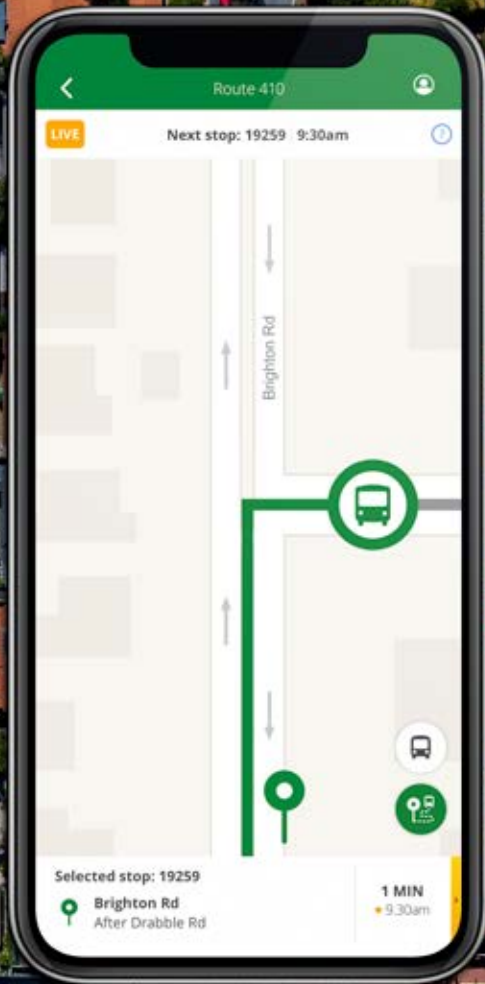

Track Transperth live

The Transperth app is officially here, with live bus, train and ferry tracking available at your fingertips, so you'll be able to see where your service is at any point along its journey.

In addition to live service tracking, you can access My Account to make changes to your SmartRider and My Alerts on the go, view your Autoload and manage your car and bike parking at stations.

If you'd like to learn more about how the app will improve your journey, visit transperth.wa.gov.au

[Visit us online](https://transperth.wa.gov.au)

transperth.wa.gov.au

[Get the app](#)

Download our free iPhone® or Android™ app

[Call us](#)

InfoLine: 13 62 13 (TIS 13 14 50)

Hearing or speech impaired?

Call via NRS on 133 677

[Visit an InfoCentre](#)

Elizabeth Quay Bus Station

Perth Busport

Perth Station

Perth Underground Station

Sign up for My Account via the Transperth website and activate My Alerts to receive email notifications of changes or disruptions to services.