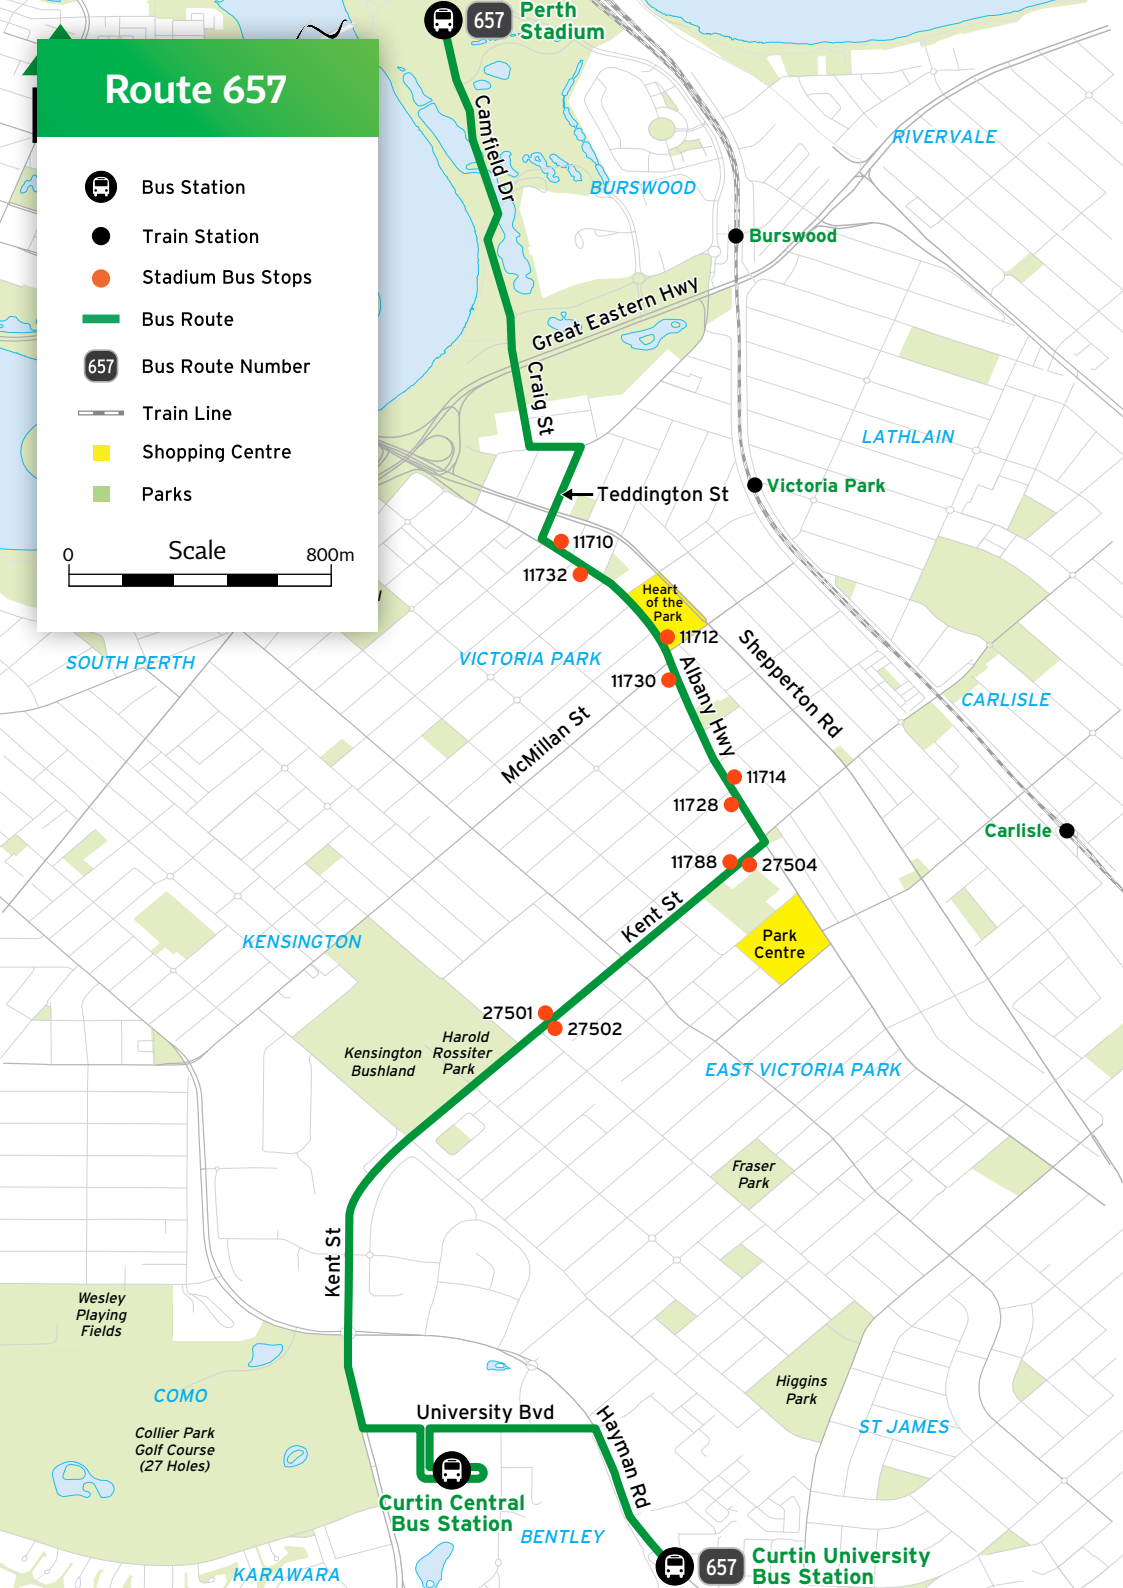

Route 657

- Bus Station
- Train Station
- Stadium Bus Stops
- Bus Route
- Bus Route Number
- Train Line
- Shopping Centre
- Parks

Route 657

Curtin University Bus Station via Kent St and Albany Hwy

To Optus Stadium

Stop Number		Location
11701		Curtin University Bus Station (Stand 6)
27936		Curtin Central Bus Station (Stand 9)
27501		Kent St after Devenish St
11788		Kent St before Albany Hwy
11728		Albany Hwy after Tuam St
11730		Albany Hwy before McMillan St
11732		Albany Hwy after McMaster St
		Perth Stadium Bus Station

From Optus Stadium

Stop Number		Location
		Perth Stadium Bus Station
11710		Albany Hwy after Teddington Rd
11712		Albany Hwy before Duncan St
11714		Albany Hwy after Gresham St
27504		Kent St after Albany Hwy
27502		Kent St before Devenish St
27936		Curtin Central Bus Station (Stand 9)
11697		Curtin University Bus Station (Stand 3)