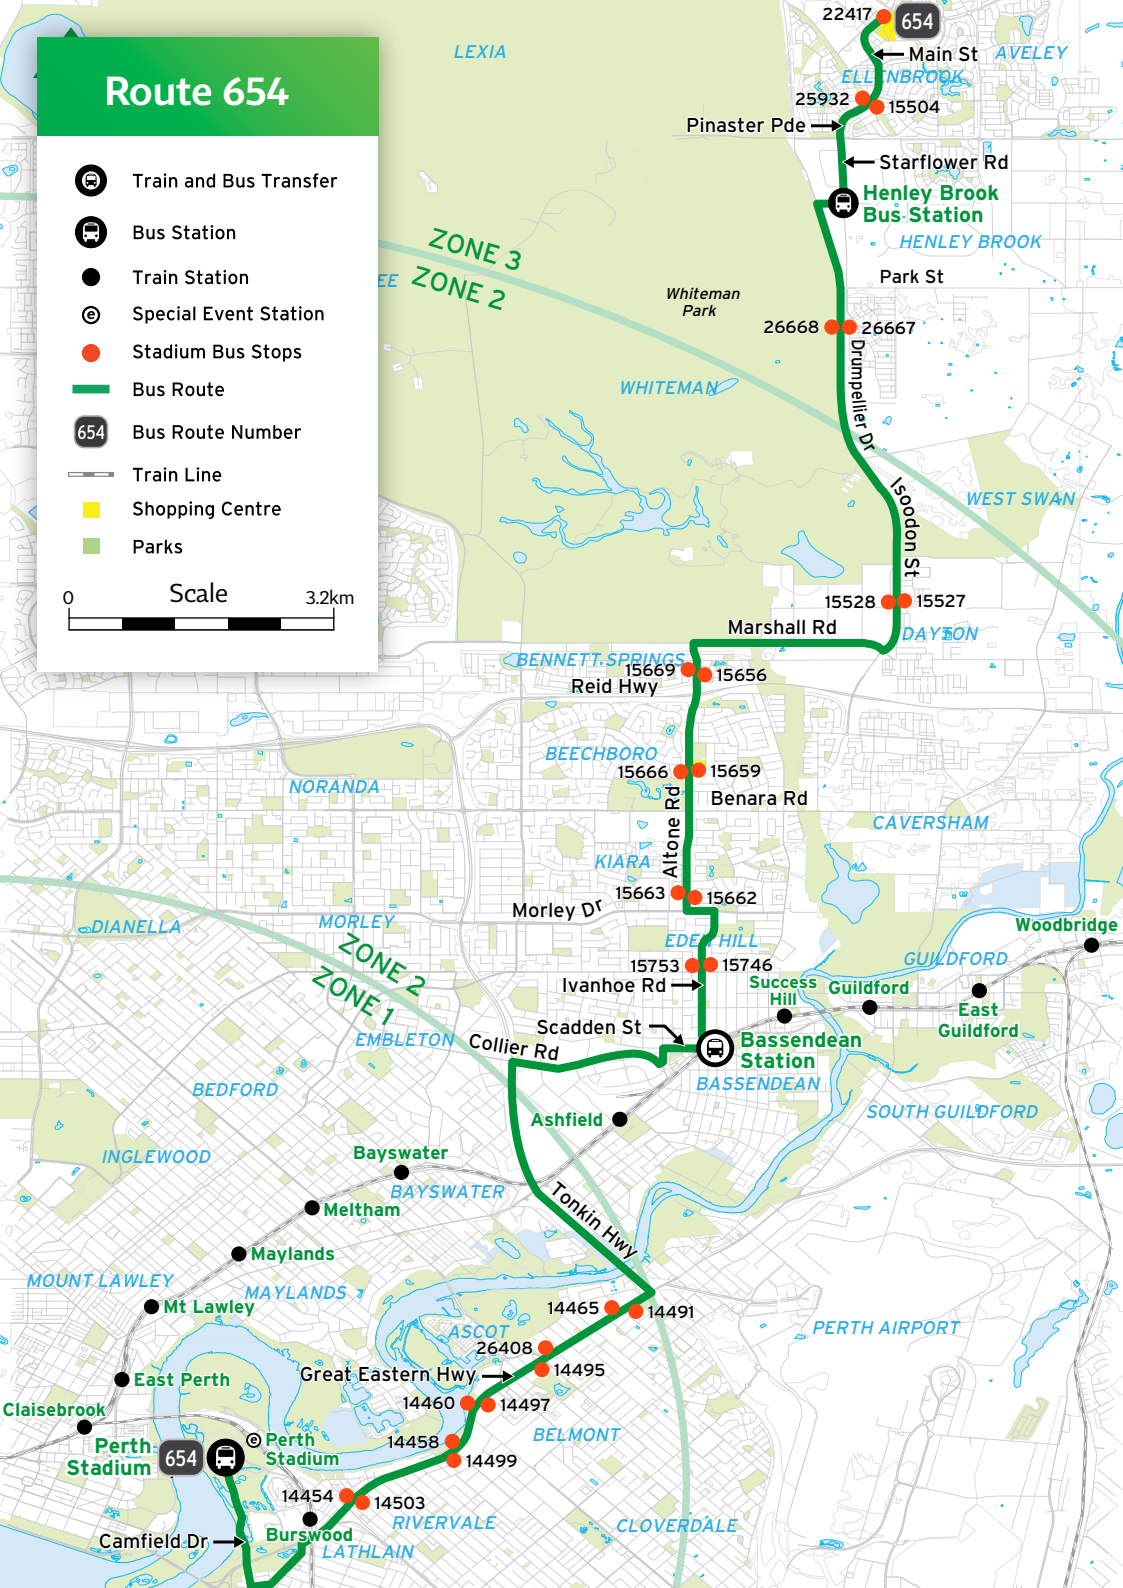

Route 654

- Train and Bus Transfer
- Bus Station
- Train Station
- Special Event Station
- Stadium Bus Stops
- Bus Route
- 654 Bus Route Number
- Train Line
- Shopping Centre
- Parks

Route 654

Ellenbrook Town Centre via Bassendean Station

To Optus Stadium

Stop Number		Location
22417		Main St after The Promenade
15504		Pinaster Pde after Woodlake Bvd
27943		Henley Brook Bus Station (Stand 3)
26667		Drumpellier Dr after Charlton Wy
15527		Isoodon St after Cranleigh St
15656		Altone Rd after Spoonbill Ps
15659		Altone Rd after Amazon Dr
15662		Altone Rd before Morley Dr
15746		Ivanhoe St after Esther St
17722		Bassendean Station (Stand 1)
14491		Great Eastern Hwy before Lyall St
14495		Great Eastern Hwy after Hardey Rd
14497		Great Eastern Hwy after Hehir St
14499		Great Eastern Hwy after Belmont Av
14503		Great Eastern Hwy before Surrey Rd
		Perth Stadium Bus Station

From Optus Stadium

Stop Number		Location
		Perth Stadium Bus Station
14454		Great Eastern Hwy before Norwood Rd
14458		Great Eastern Hwy after Belmont Av
14460		Great Eastern Hwy before Hehir St
26408		Great Eastern Hwy after Hardey Rd
14465		Great Eastern Hwy after Lyall St
17720		Bassendean Station (Stand 3)
15753		Ivanhoe St after Walter Rd
15663		Altone Rd after Morley Dr
15666		Altone Rd before Amazon Dr
15669		Altone Rd after Tattler Wy
15528		Isoodon St before Cranleigh St
26668		Drumpellier Dr before Charlton Wy
27946		Henley Brook Bus Station (Stand 6)
25932		Pinaster Pde after Ponte Vecchio Bvd
22418		Main St before The Promenade