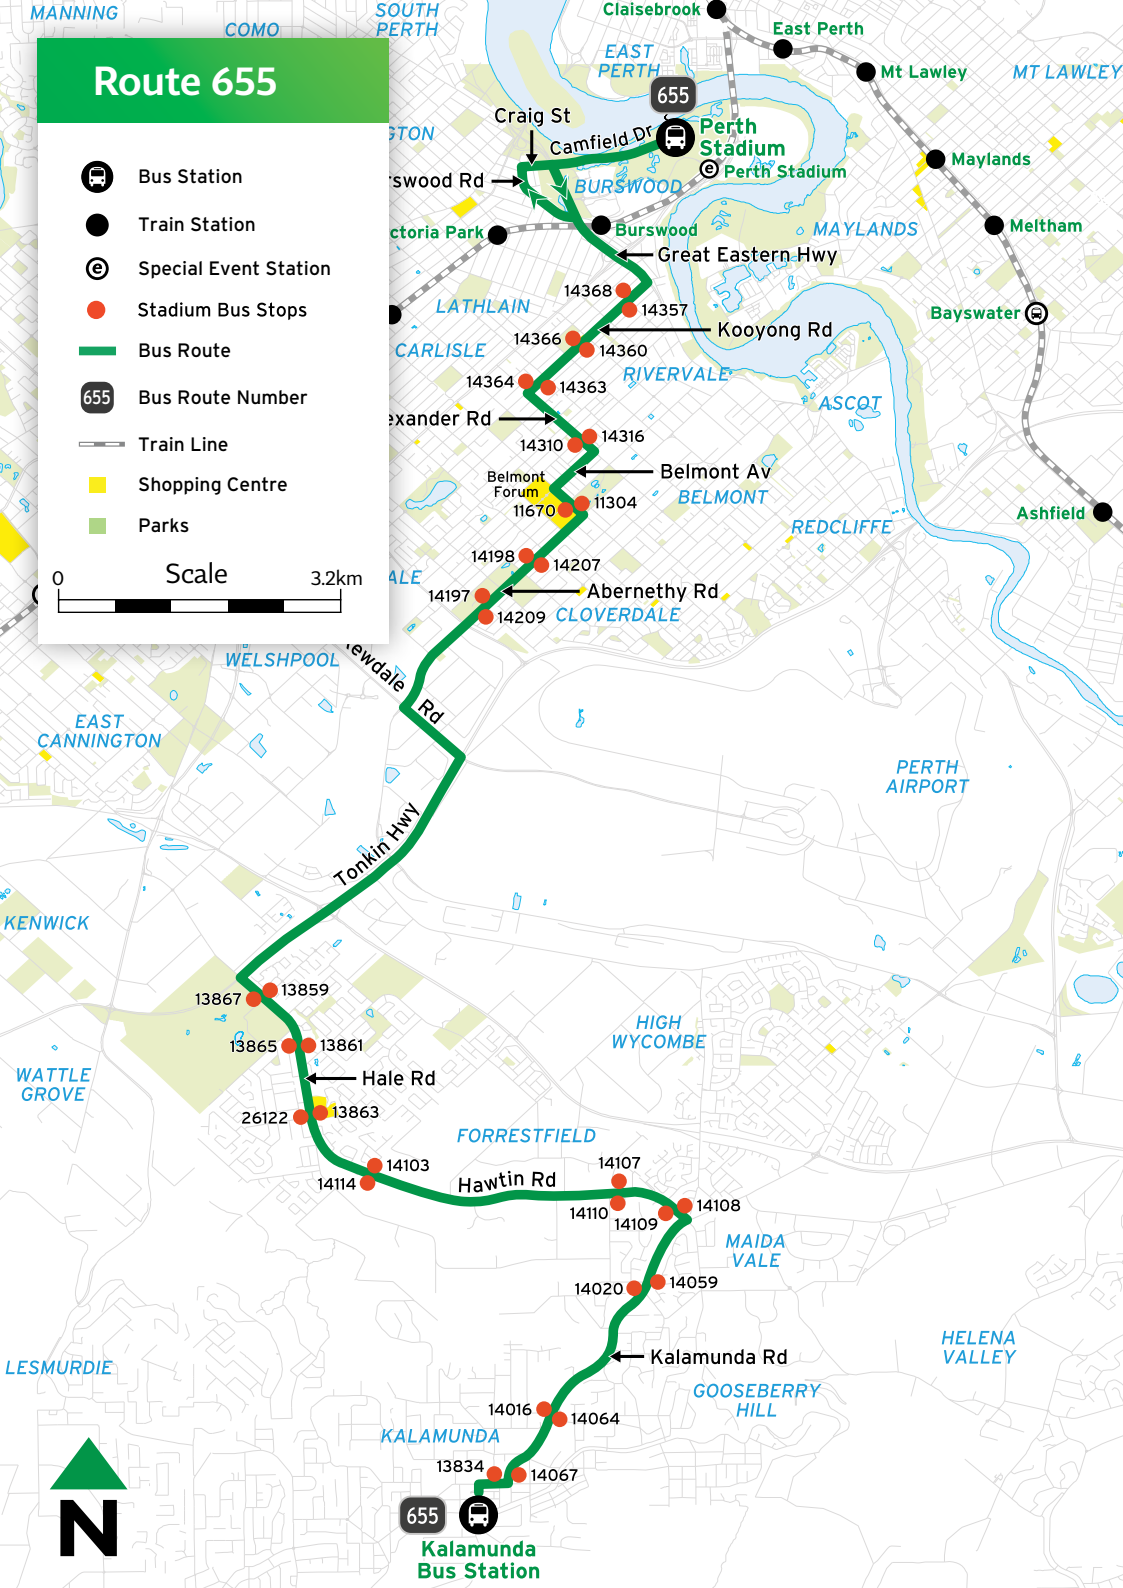

Route 655

- Bus Station
- Train Station
- Special Event Station
- Stadium Bus Stops
- Bus Route
- Bus Route Number
- Train Line
- Shopping Centre
- Parks

Route 655

Kalamunda Bus Station via Forresterfield and Belmont Forum

To Optus Stadium

Stop Number		Location
13963		Kalamunda Bus Station (Stand 3)
13834		Canning Rd after Haynes St
14016		Kalamunda Rd after Saint Emilies Rd
14020		Kalamunda Rd before Watsonia Rd
14109		Hawtin Rd after Kalamunda Rd
14110		Hawtin Rd after Irwin Pl
14114		Hawtin Rd before Hale Rd
26122		Hale Rd after Streletzia Av
13865		Hale Rd after Woodlupine Ct
13867		Hale Rd after Morrison Rd
14197		Abernethy Rd after Kew St
14198		Abernethy Rd after Keane St
11670		Wright St at Belmont Forum Shopping Centre
14310		Alexander Rd before Knutsford Av
14364		Kooyong Rd before Priske Wy
14366		Kooyong Rd after Gerring Ct
14368		Kooyong Rd after Newey St
		Perth Stadium Bus Station

From Optus Stadium

Stop Number		Location
		Perth Stadium Bus Station
14357		Kooyong Rd after Newey St
14360		Kooyong Rd before Gerring Ct
14363		Kooyong Rd before Alexander Rd
14316		Alexander Rd before Hutchinson St
11304		Wright St at Belmont Forum Shopping Centre
14207		Abernethy Rd after Gabriel St
14209		Abernethy Rd after Kew St
13859		Hale Rd before Reynolds Rd
13861		Hale Rd after Hartfield Rd
13863		Hale Rd after Hanover St
14103		Hawtin Rd after Hale Rd
14107		Hawtin Rd after Norwood Rd
14108		Hawtin Rd before Kalamunda Rd
14059		Kalamunda Rd after Scenic Dr
14064		Kalamunda Rd after Davies Cr
14067		Kalamunda Rd before Canning Rd
13965		Kalamunda Bus Station (Stand 1)