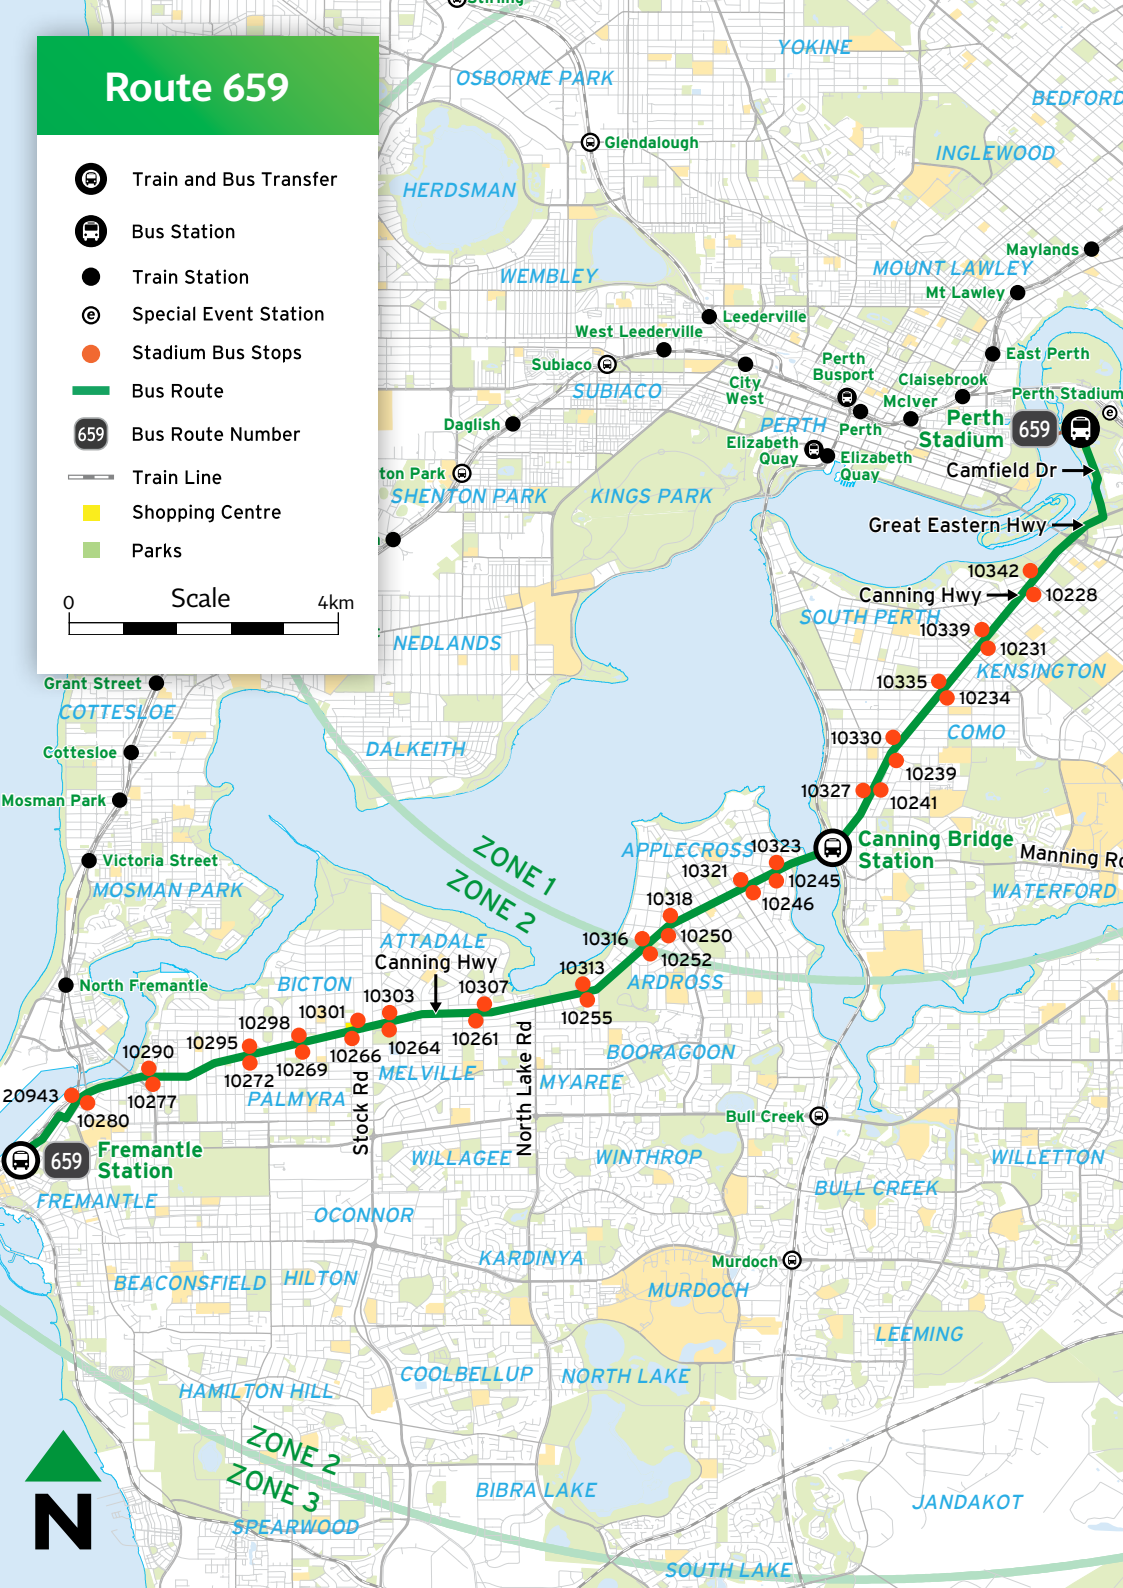

Route 659

- Train and Bus Transfer
- Bus Station
- Train Station
- Special Event Station
- Stadium Bus Stops
- Bus Route
- Bus Route Number
- Train Line
- Shopping Centre
- Parks

Scale 0 4km

Route 659

Fremantle via Canning Hwy

To Optus Stadium

Stop Number		Location
10429		Fremantle Station (Stand 2)
20943		Queen Victoria St at the Fremantle Traffic Bridge
10290		Canning Hwy before Preston Point Rd
10295		Canning Hwy before Westbury Cr
10298		Canning Hwy before Point Walter Rd
10301		Canning Hwy before Waddell Rd
10303		Canning Hwy before Princep Rd
10307		Canning Hwy after Ince Rd
10313		Canning Hwy before Francis Rd
10316		Canning Hwy after Collier St
10318		Canning Hwy after Riseley St
10321		Canning Hwy before Ullapool Rd
10323		Canning Hwy before Kishorn Rd
23846		Canning Bridge Station (Stand 1)
10327		Canning Hwy after Cale St
10330		Canning Hwy after Thelma St
10335		Canning Hwy before Norton St
10339		Canning Hwy after Collins St
10342		Canning Hwy after Berwick St
		Perth Stadium Bus Station

From Optus Stadium

Stop Number		Location
		Perth Stadium Bus Station
10228		Canning Hwy before Gwentyfred Rd
10231		Canning Hwy before Collins St
10234		Canning Hwy before Birdwood Av
10239		Canning Hwy after Orchid Ln
10241		Canning Hwy before Cale St
11968		Canning Bridge Station (Stand 4)
10245		Canning Hwy after Ogilvie Rd
10246		Canning Hwy after Sleat Rd
10250		Canning Hwy after Riseley St
10252		Canning Hwy after Collier St
10255		Canning Hwy after Doney St
10261		Canning Hwy after Rome Rd
10264		Canning Hwy after Princep Rd
10266		Canning Hwy after Hope Rd
10269		Canning Hwy after McKimmie Rd
10272		Canning Hwy after Antony St
10277		Canning Hwy after Council Pl
10280		Queen Victoria St at the Fremantle Traffic Bridge
10429		Fremantle Station (Stand 2)