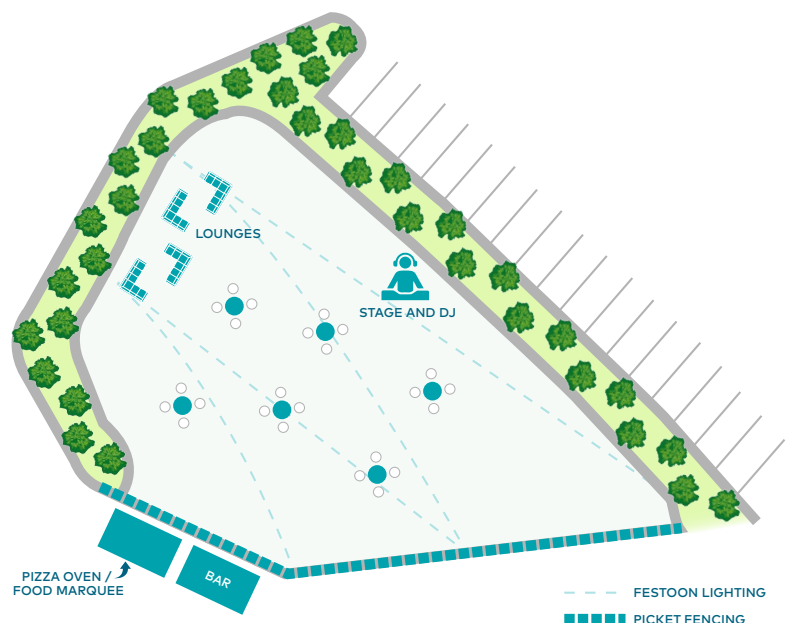

Host your event with the 'Most Beautiful Stadium in the World' as a backdrop.

Garden Bar

 150-400 GUESTS

 \$80 PER PERSON

 ADD ONS AVAILABLE

[VIEW SAMPLE MENU](#)

[VIEW PACKAGE UPGRADES](#)

Host your event with the 'Most Beautiful Stadium in the World' as a backdrop.

FLOORPLAN

Terms & Conditions

- Numbers of 150-400 apply.
- Beverages are not included in the per person price.

Garden Bar

150-400 GUESTS

\$75 PP

ADD ONS AVAILABLE

[VIEW PACKAGE INCLUSIONS](#)

PIZZA

Woodfired pizza oven, running throughout your event

Chef's selection of three (3) types of pizza's

DESSERT CANAPÉS

Chef's selection of mini desserts

Garden Bar

 150-400 GUESTS

 \$80 PER PERSON