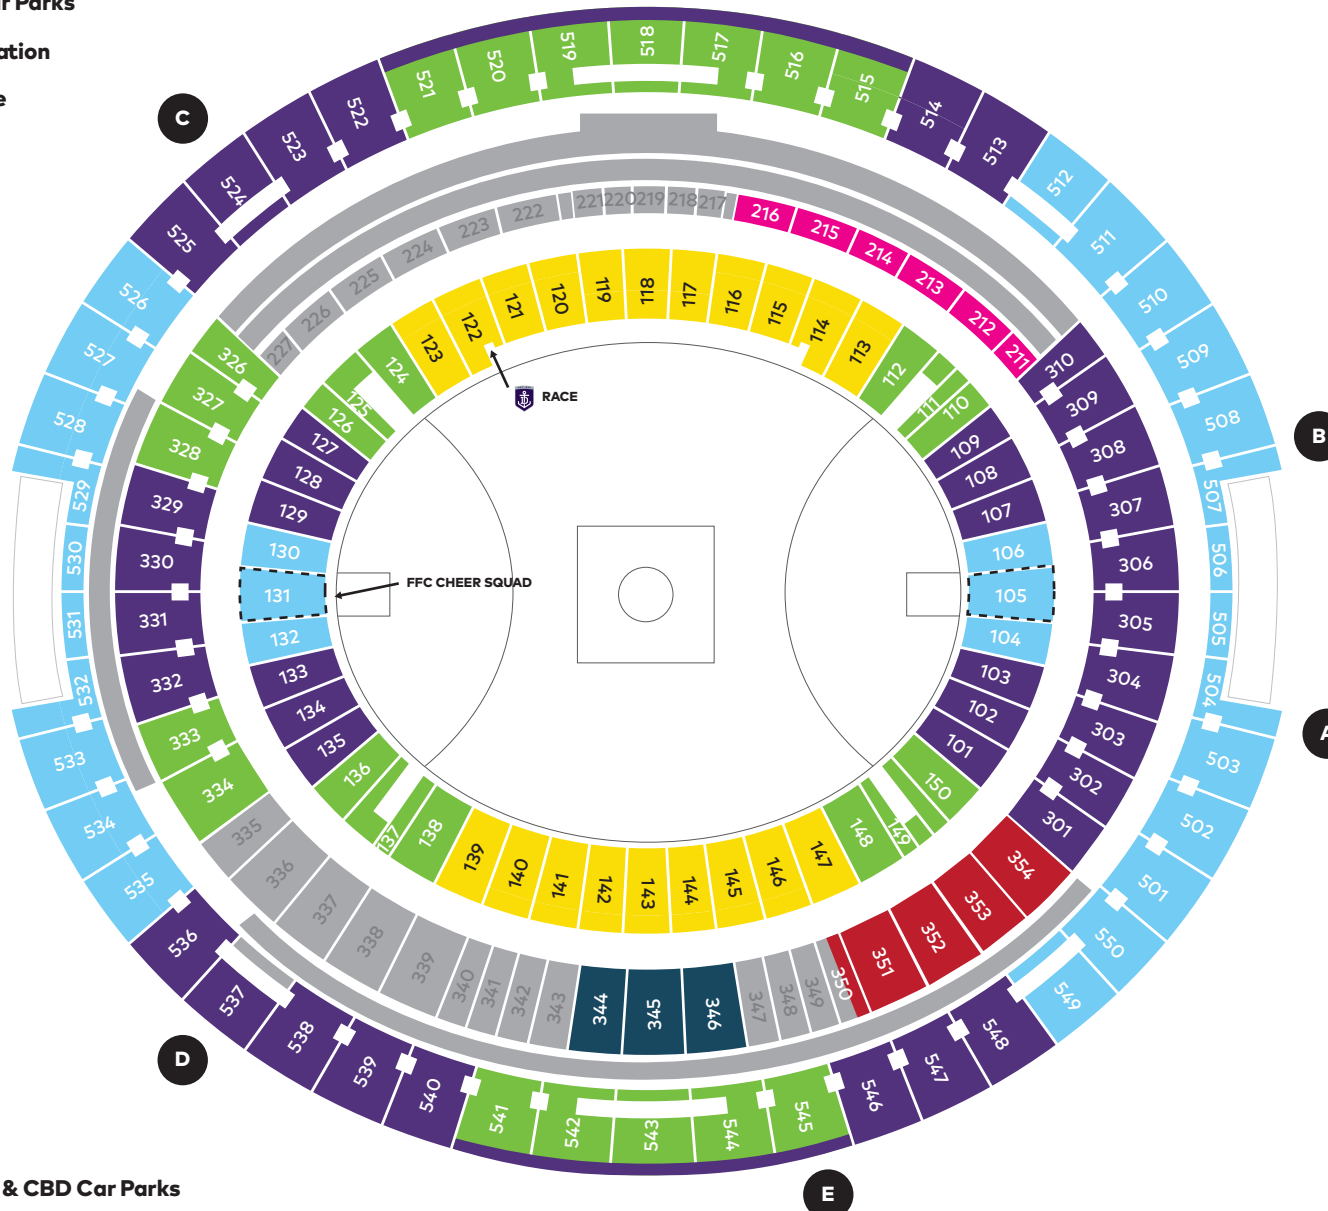

East Perth Car Parks

East Perth Station

Windan Bridge

LEGEND

-  Sports Lounge
-  Platinum Terrace
-  Premiership Terrace
-  Category 1
-  Category 2
-  Category 3
-  Category 4
-  Unavailable
-  Alcohol Free

 Perth Stadium Station

 Taxi

Swan River

East Perth & CBD Car Parks

Matagarup Bridge

Stadium Bus Station

Gates

Map not to scale, subject to change

2022 TOYOTA AFL PREMIERSHIP SEASON

Fremantle Dockers - Reserved Seating

OPTUS STADIUM