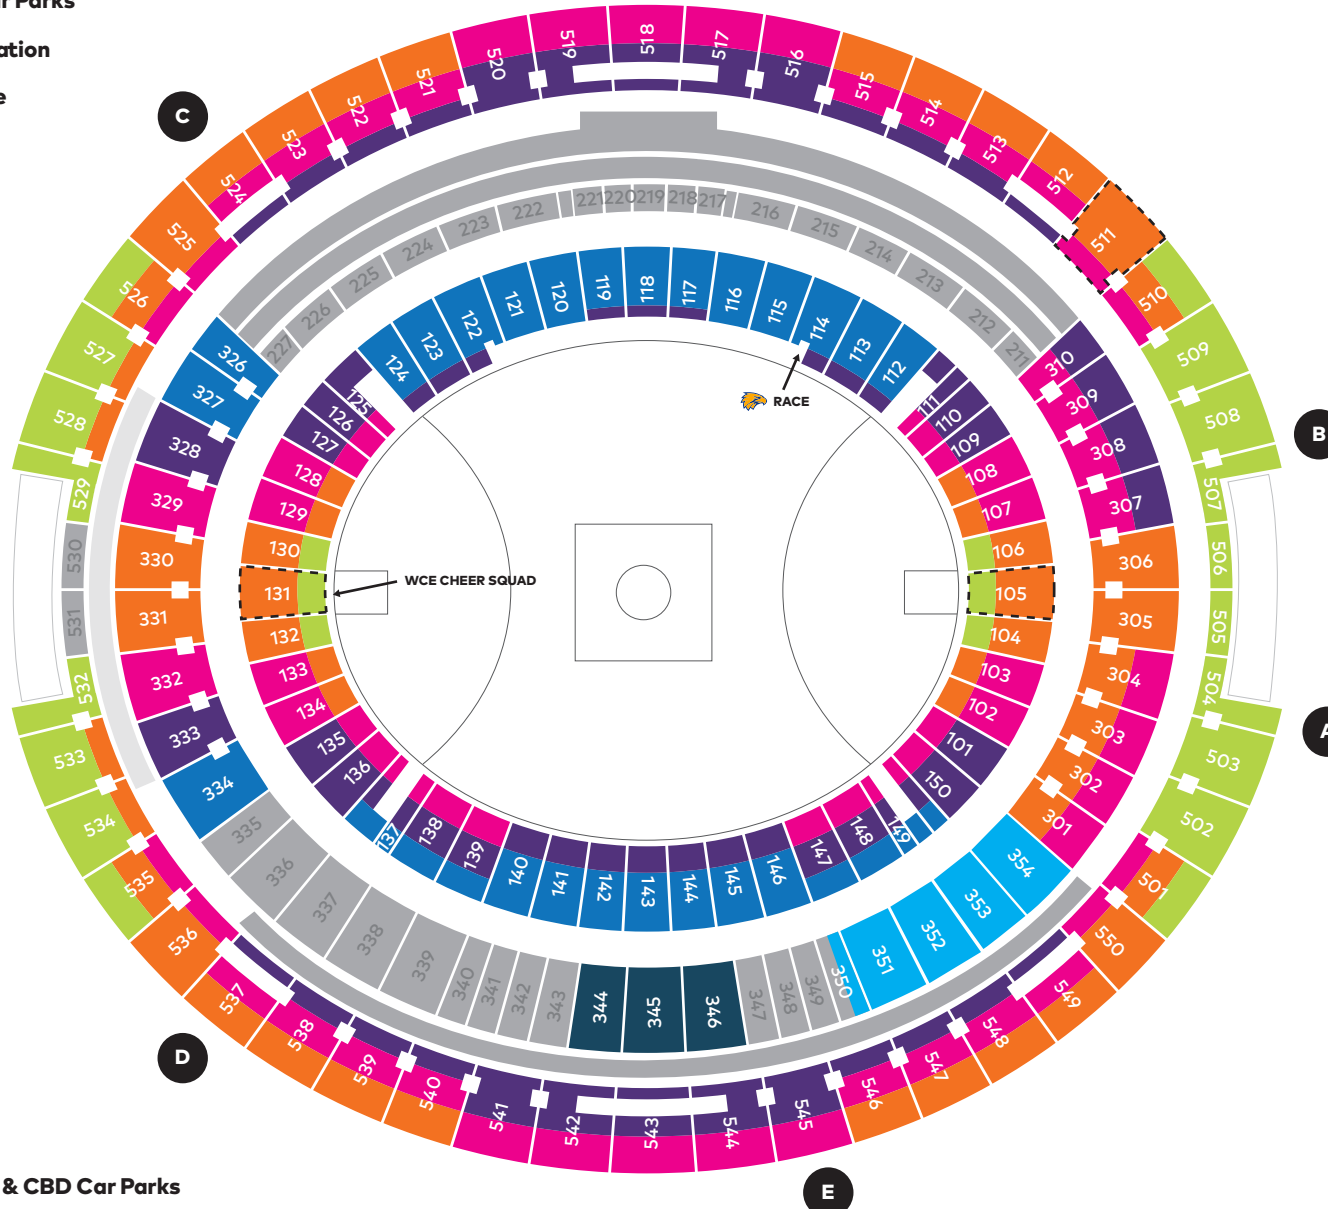

East Perth Car Parks

East Perth Station

Windan Bridge

LEGEND

-  Sports Lounge
-  Premiership Terrace
-  Category 1
-  Category 2
-  Category 3
-  Category 4
-  Category 5
-  Alcohol Free
-  Unavailable

 Perth Stadium Station

 Taxi

Swan River

 East Perth & CBD Car Parks

 Matagarup Bridge

 Stadium Bus Station

Gates

Map not to scale, subject to change