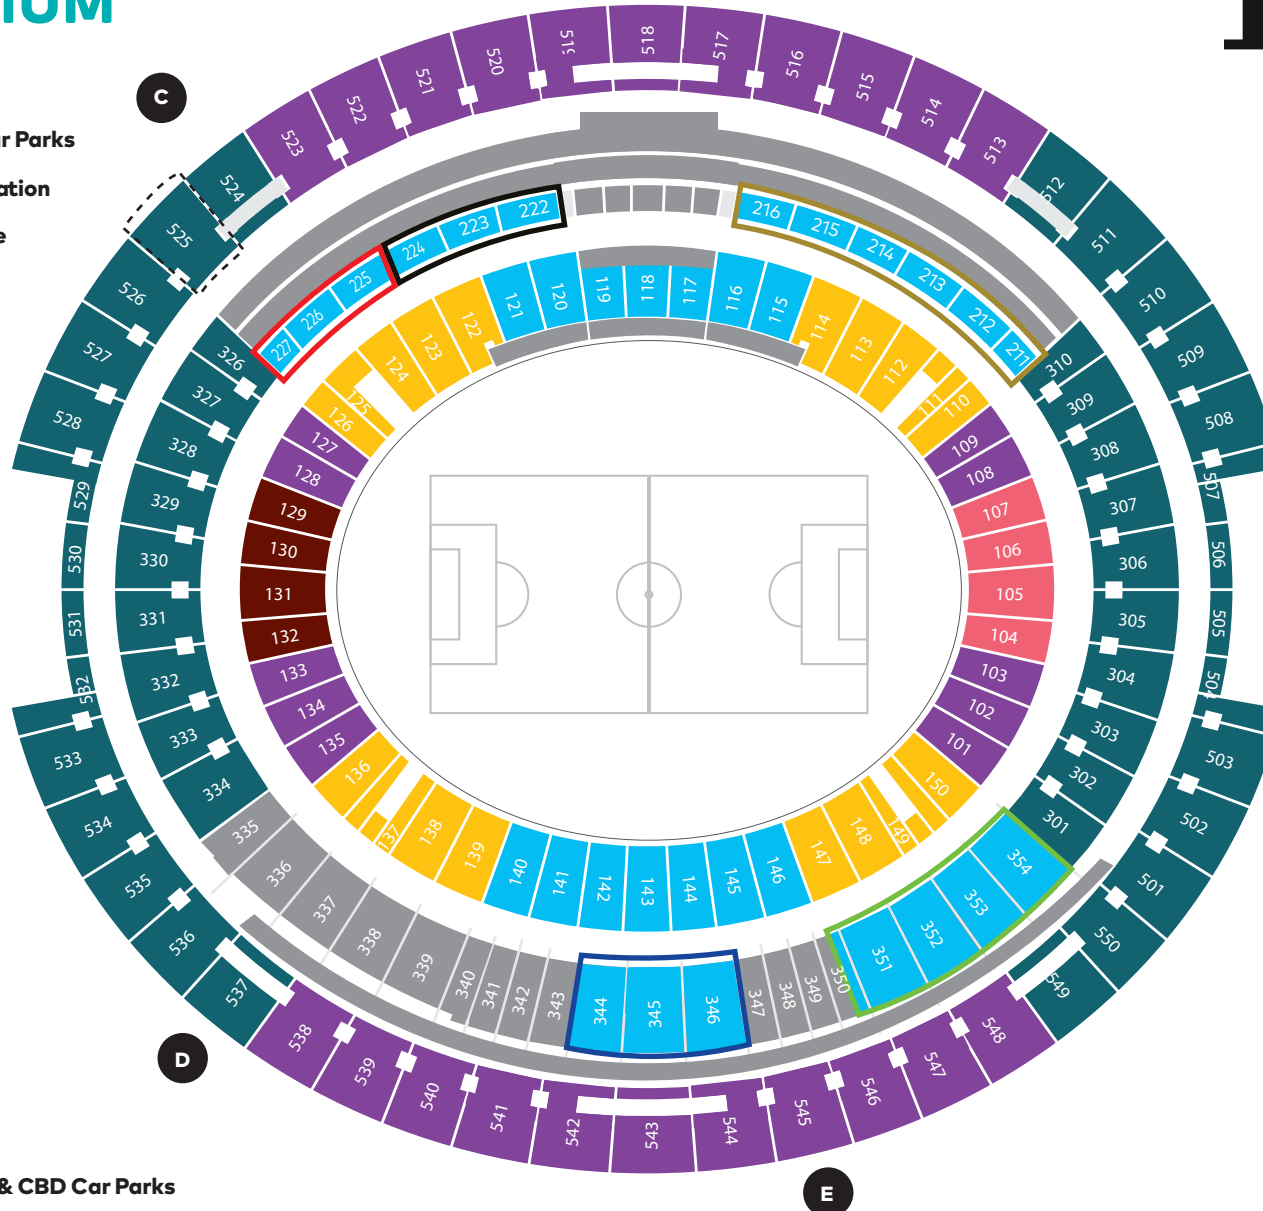

OPTUS STADIUM

ICON

PERTH'S FESTIVAL OF INTERNATIONAL FOOTBALL

- East Perth Car Parks
- East Perth Station
- Windan Bridge

- Perth Stadium Station

- Taxi

Leeds United Supporters End
→

Crystal Palace Supporters End
←

- East Perth & CBD Car Parks
- Matagarup Bridge

- Perth Stadium Bus Station

Victoria Park Drive

Gates

Map not to scale, subject to change

CRYSTAL PALACE V LEEDS UNITED

OPTUS STADIUM • FRI 22 JULY 2022

- | | | | |
|-----------|--------------------------------------|------------------|---------------------|
| A Reserve | D Reserve | Alcohol Free | Black Swan Room |
| B Reserve | Crystal Palace Active Supporter Area | Sports Lounge | Cygnet Room |
| C Reserve | Leeds Active Supporter Area | Platinum Terrace | PremierShip Terrace |