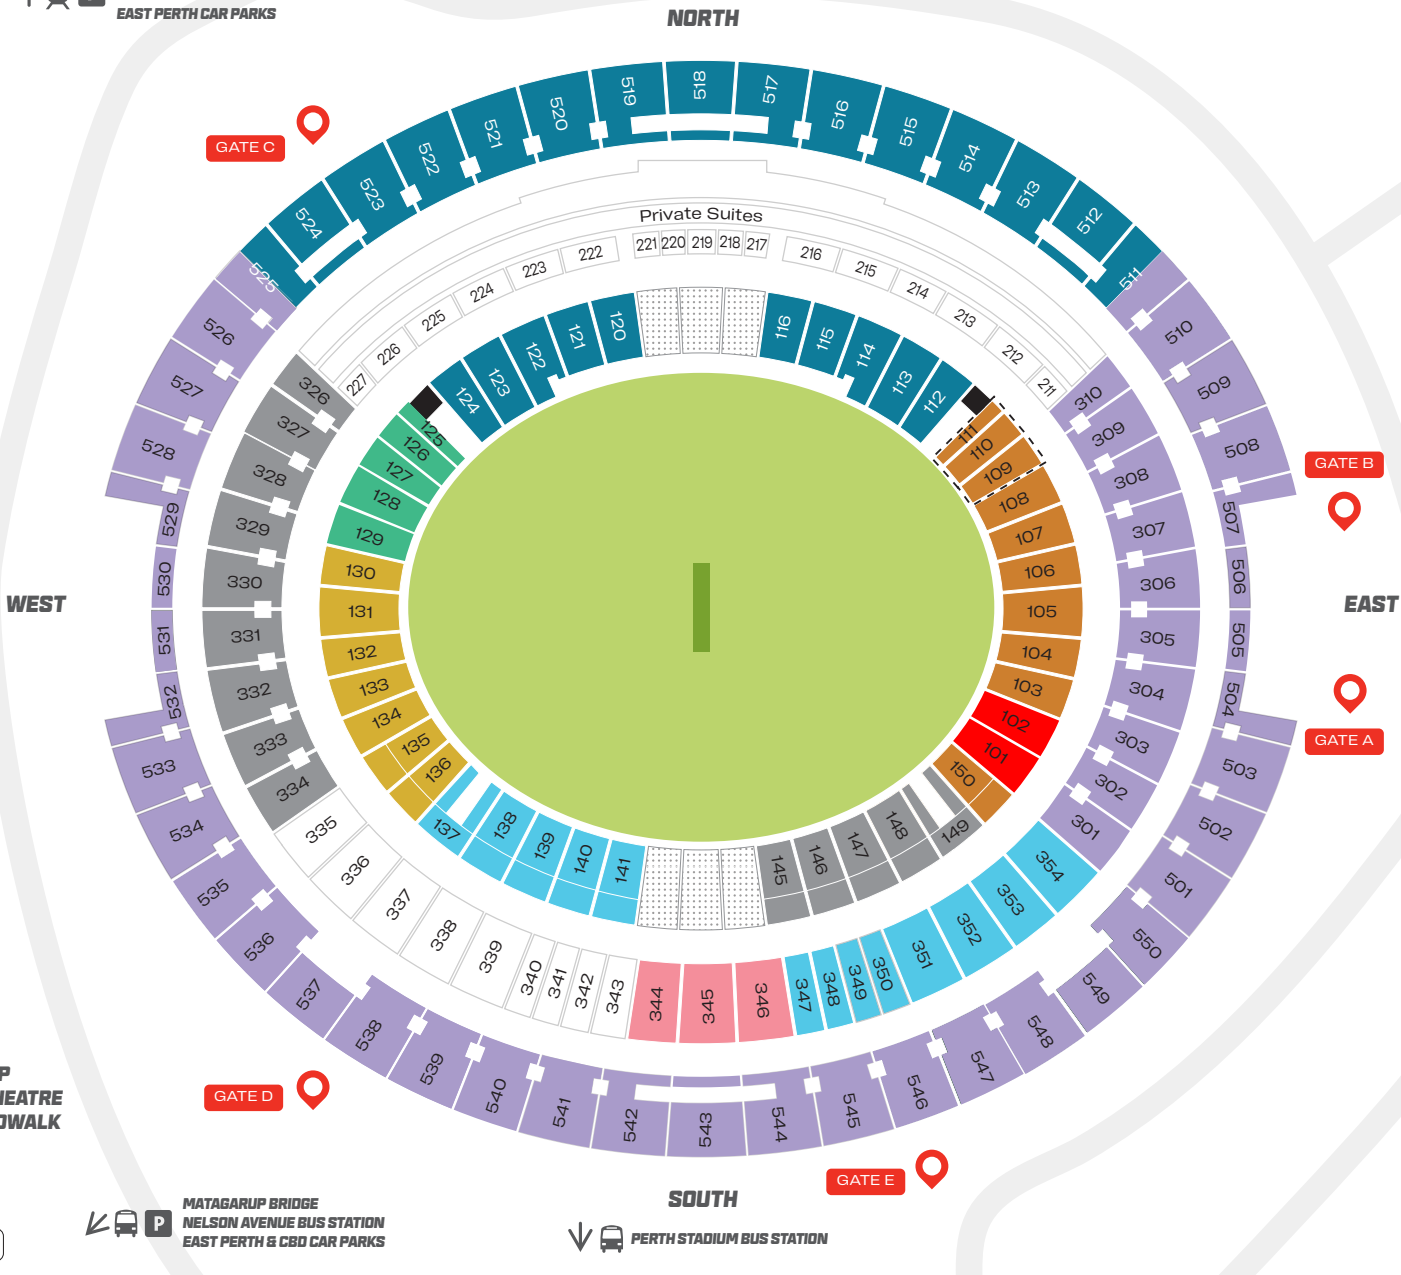

WINDAN BRIDGE
EAST PERTH STATION
EAST PERTH CAR PARKS

PERTH STADIUM STATION
TAXI
BUS

BILLY LAKE

CHEVRON PARKLAND

SWAN RIVER

BHP AMPHITHEATRE & BOARDWALK

MAP NOT TO SCALE SUBJECT TO CHANGE

**MEN'S ONE DAY INTERNATIONAL SERIES
AUSTRALIA V ENGLAND**

Friday, 13 November 2026

**PERTH STADIUM
VICTORIA PARK DRIVE, BURSWOOD WA**

- Sports Lounge
- C Reserve
- England Fan Zone (D Res)
- WACA Members
- A Reserve
- D Reserve
- B Reserve
- Alcohol Free Zone (D Res)
- E Reserve
- Sightscreen
- The Hill
- Unavailable

P CAR PARK **Bus** **Train** **Taxi** **Box Office**