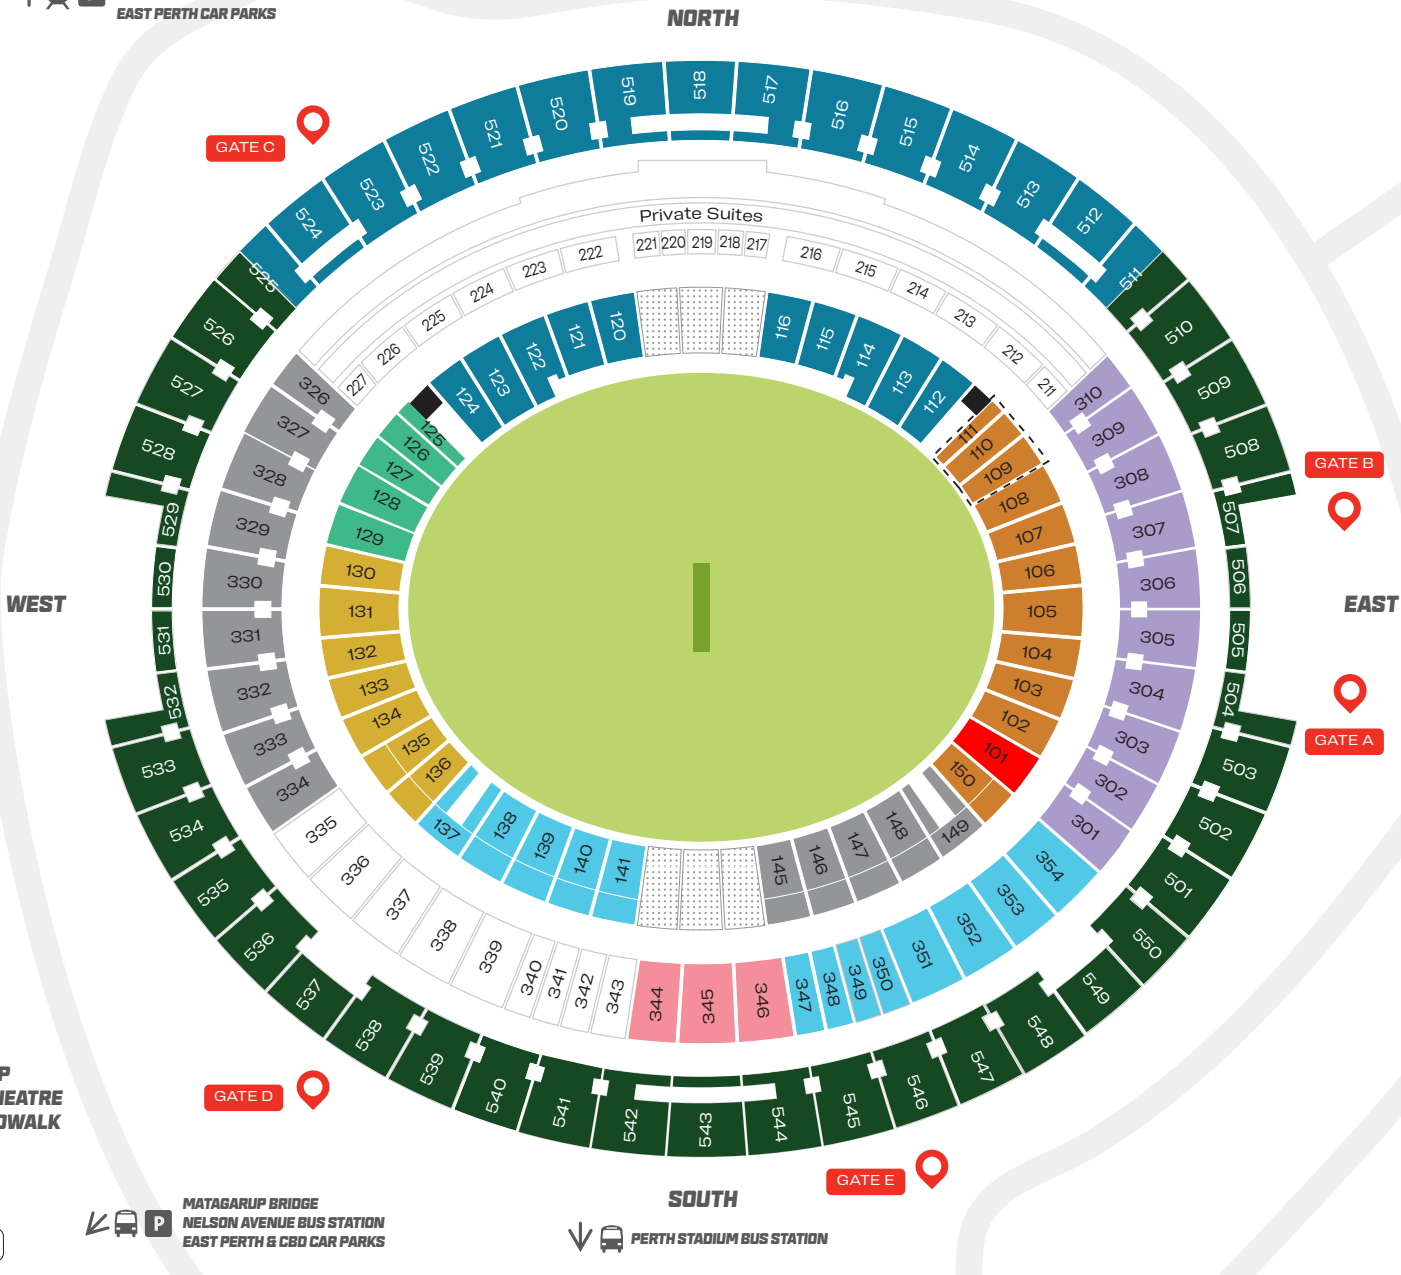

WINDAN BRIDGE  
EAST PERTH STATION  
EAST PERTH CAR PARKS

PERTH STADIUM STATION  
TAXI

WEST

EAST

SOUTH

MATAGARUP BRIDGE  
NELSON AVENUE BUS STATION  
EAST PERTH & CBD CAR PARKS

PERTH STADIUM BUS STATION

BHP  
AMPHITHEATRE  
& BOARDWALK

BILLY LAKE

CHEVRON  
PARKLAND

SWAN  
RIVER

MAP NOT TO SCALE SUBJECT TO CHANGE

**PERTH STADIUM**  
VICTORIA PARK DRIVE, BURSWOOD WA

**NRMA INSURANCE WEST TEST**  
**AUSTRALIA V NEW ZEALAND**

Wednesday 9 - Sunday 13 December, 2026

- Sports Lounge
- A Reserve
- B Reserve
- C Reserve
- D Reserve
- Alcohol Free Zone (D Res)
- New Zealand Fan Zone (D Res)
- E Reserve - Reserved Seating
- E Reserve - General Admission
- The Hill
- WACA Members
- Sightscreen
- Unavailable

**P** CAR PARK **B** BUS **T** TRAIN **T** TAXI **📍** BOX OFFICE